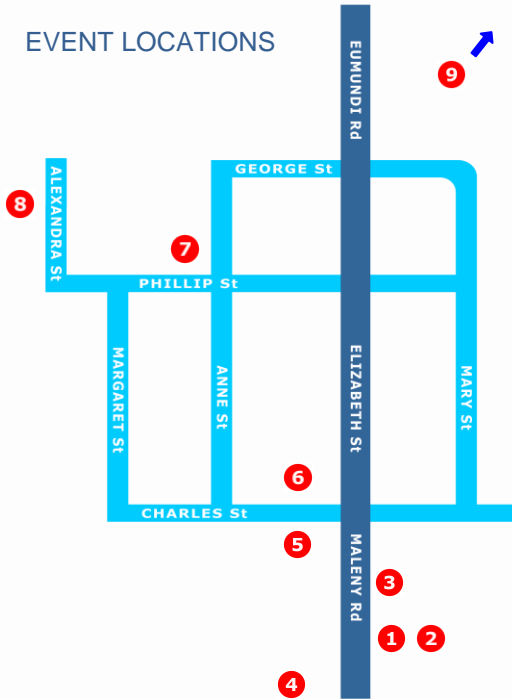

EVENT LOCATIONS

- | | | |
|----------|--|---|
| 1 | Community Hall
Sat. 24 Sep. to Sun 1 Oct. | Kenilworth LGI Art Exhibition
<i>and</i>
Kenilworth Art Prize Finalists |
| 2 | Showgrounds Enclosure
Sat. 24 Sep. | Poets' Breakfast
8 to 10.30am |
| 3 | Showgrounds Fence
Sat. 24 Sep. | Fence Painting Competition
9am to 4pm |
| 4 | Kenilworth College
28 Sep. to 2 Oct. | Art Workshops |
| 5 | Kenilworth Country Foods
Sat. 24 Sep. To Sat 1 Oct. | Free cheese tasting
9am to 4pm |
| 6 | Kenilworth Town Park
Sat. 24 and Sun. 25 Sep. | Markets
7.30am to 3.30pm |
| 7 | St John Bosco Church
Sat. 24 Sep. to 30 Sep. | Kathleen Cashin Exhibition
<i>Christos</i>
8am to 4pm |
| 8 | Kenilworth Historical Museum
Sun. 25 Sep. | Local history displays & film show.
10am to 3pm |
| 9 | Kenilworth Homestead
Sun. 25 Sep. | Sunshine Coast Symphony
Orchestra Concert (4pm) and
Dinner (6.30pm). |

Fence Mural Competition

Kenilworth Hall Boundary

Sat. 24 & Sun. 25 Sep. 10am on

Entry: \$15

Paint a section of fence panel and win a prize. All materials provided - bring your own brushes if preferred. 40 places only so come early. Theme is *Forests for People*.

Throughout the Town

Sat. 24 and Sun. 25 Sep.

A variety of public space entertainers.